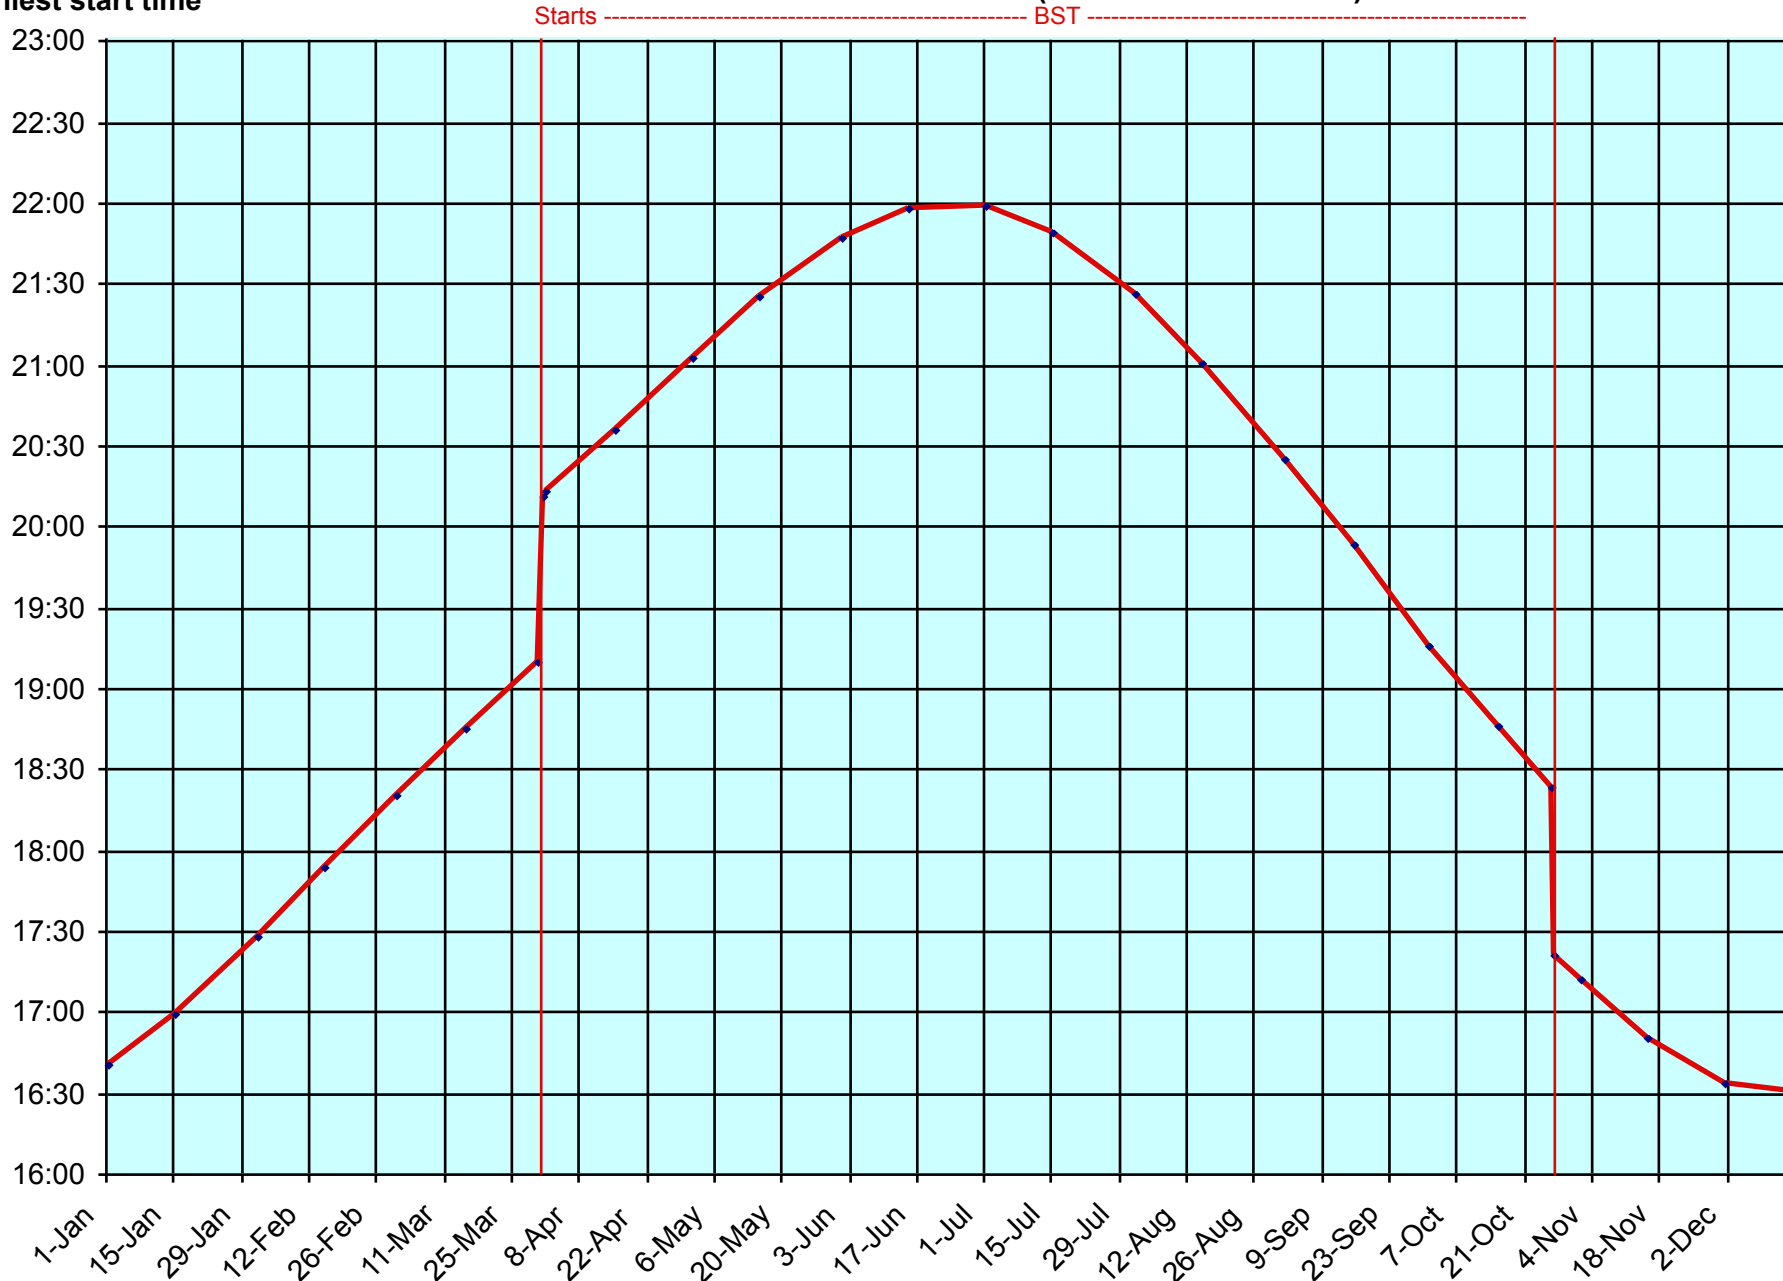

Earliest start time

### Outdoor film earliest start time (sunset + 30 minutes)

Date